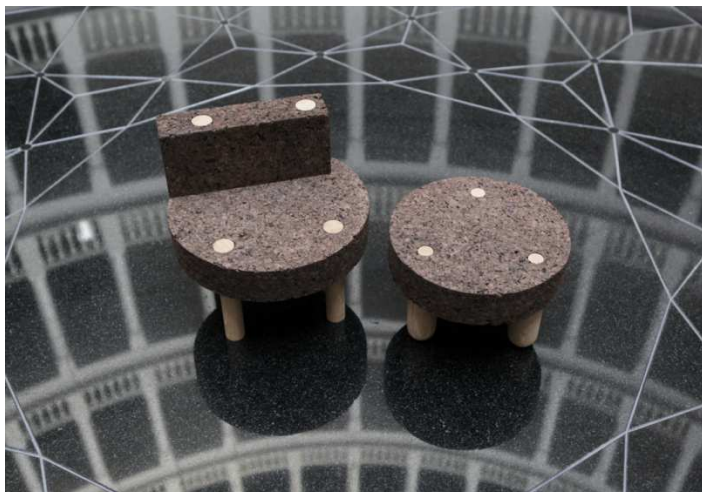

INSULATION CORKBOARD
DESIGN OBJECT REFERENCE

Year of design: 2013

The Kastanz Project
by Beza Projekt

Beza Projekt comprises
designers
Anna Łoskiewicz-Zakrzewska,
Zofia Strumiłło-Sukiennik and
Tomasz Korzewski